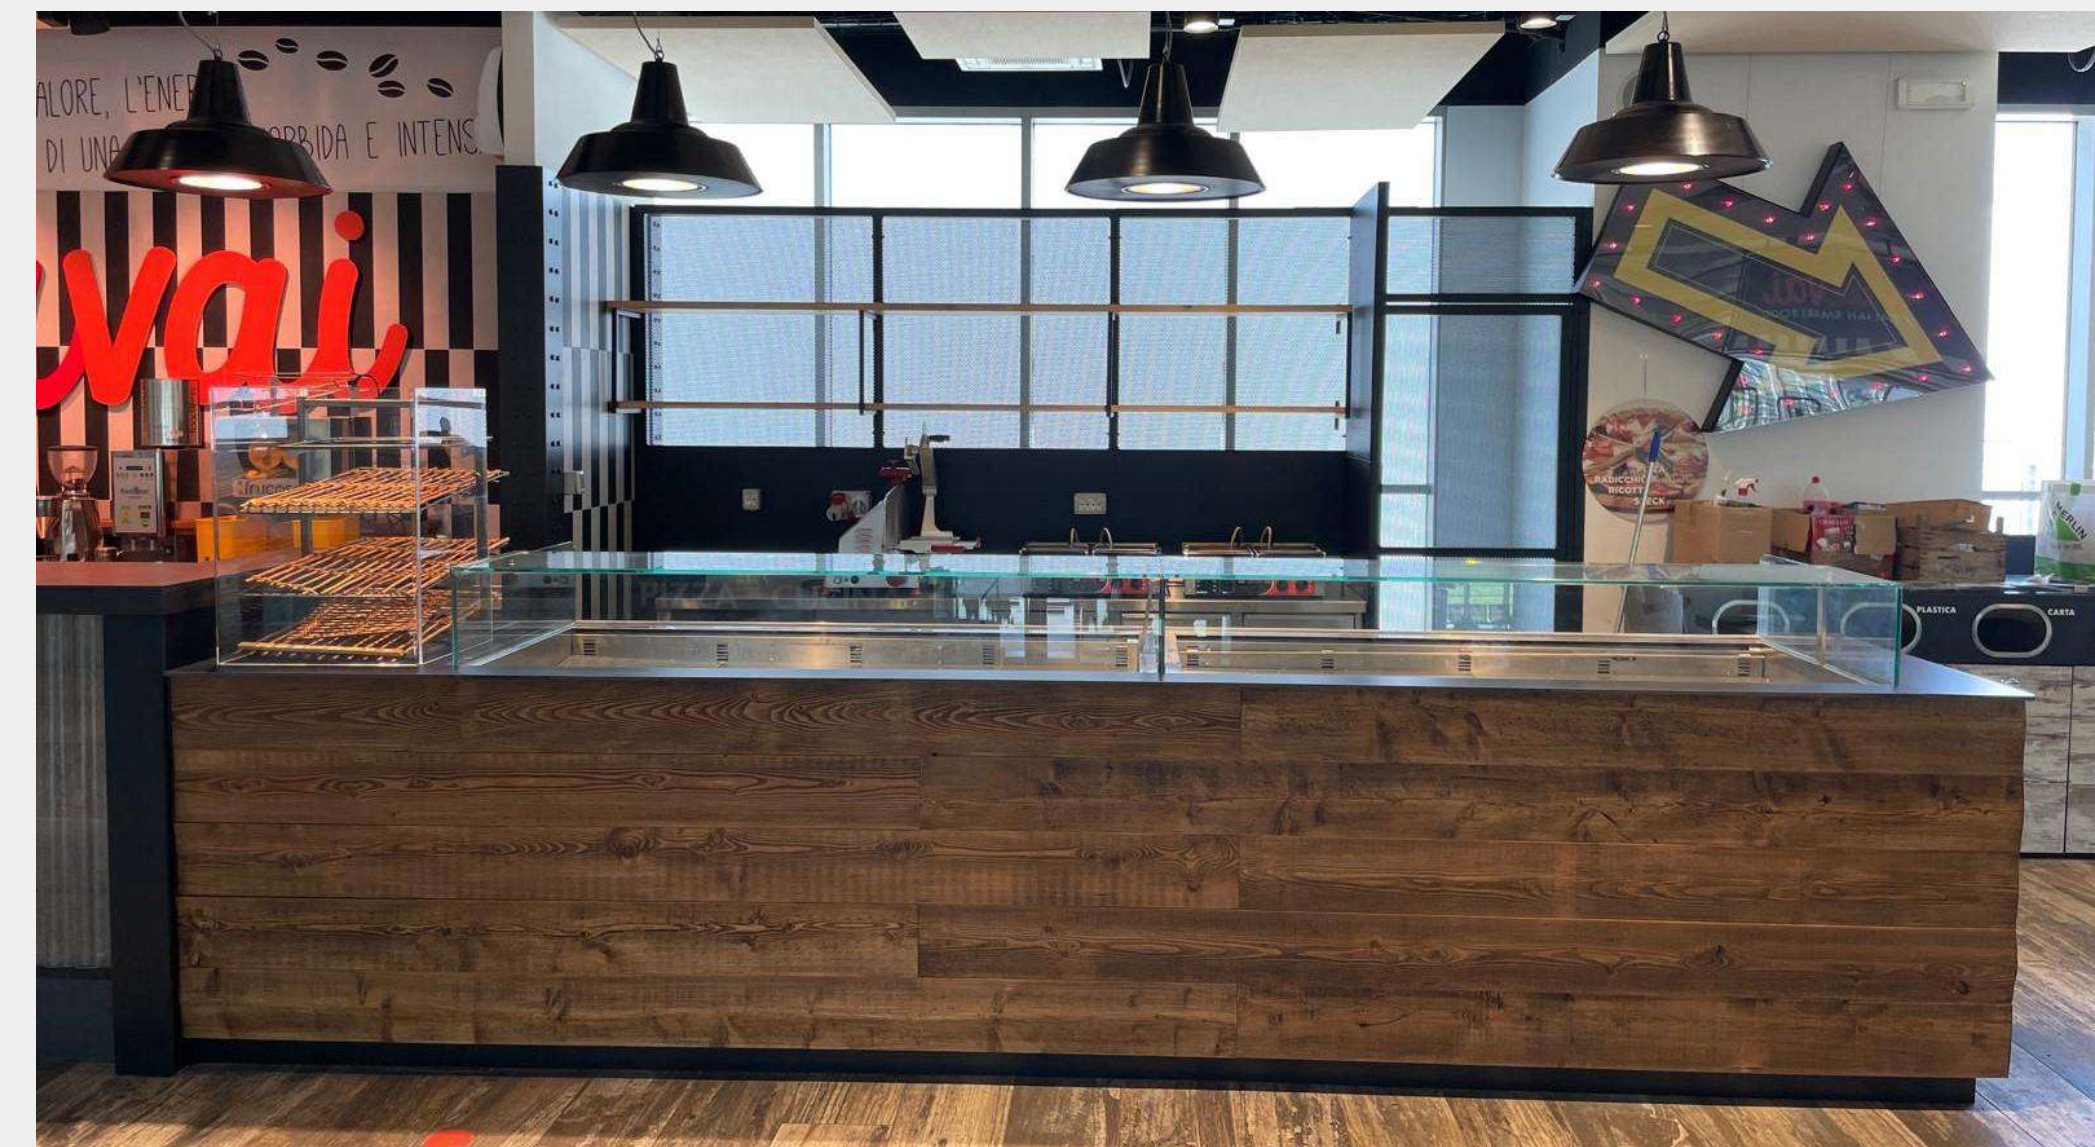

Via Vai - Cir Food - Monza