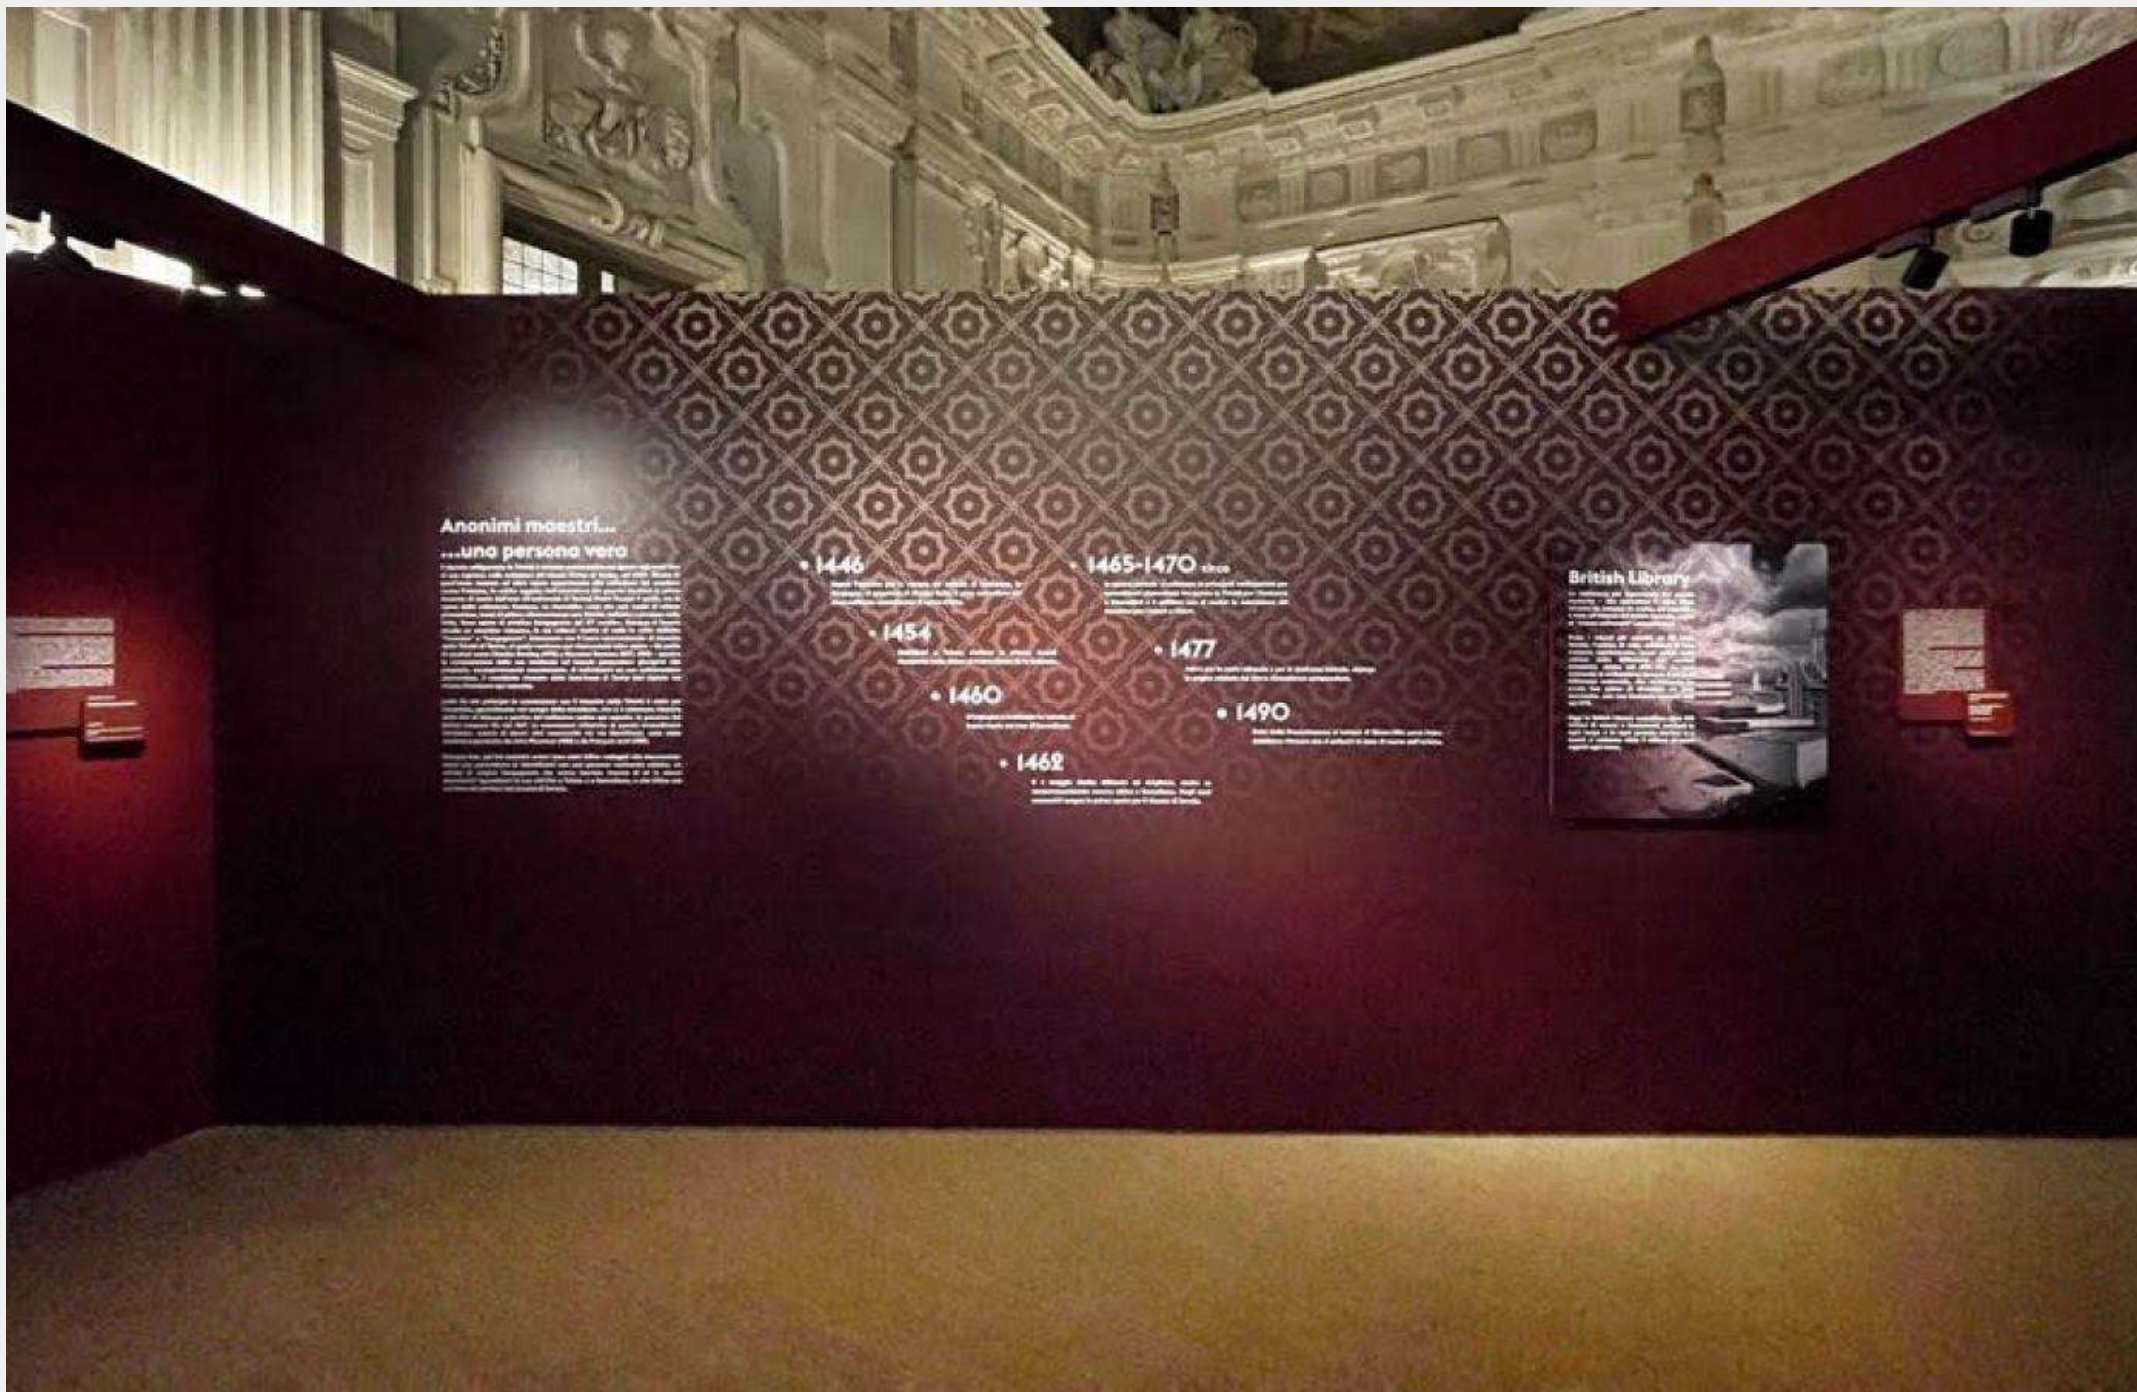

Padellino Factory Torino

Lexus Lounge - ATP Torino

A large, illuminated sign for the Lexus Lounge. The sign features the Lexus logo at the top, followed by the word "LEXUS" in a stylized, bold font, and "LOUNGE" in a simpler, bold font below it. The sign is mounted on a white wall and is lit from behind, creating a glowing effect. To the left of the sign, there is a small vase with white orchids on a dark surface.

Info Point Giardini Reali Torino

Mostra MAO China Goes Urban Torino

Ottica Nau
Torino
Ravenna

AMTS
Torino

IQOS Club Madrid - Formentera

Philip Morris International Losanna

Mostra Palazzo
Madama
Torino

info@moforma.it