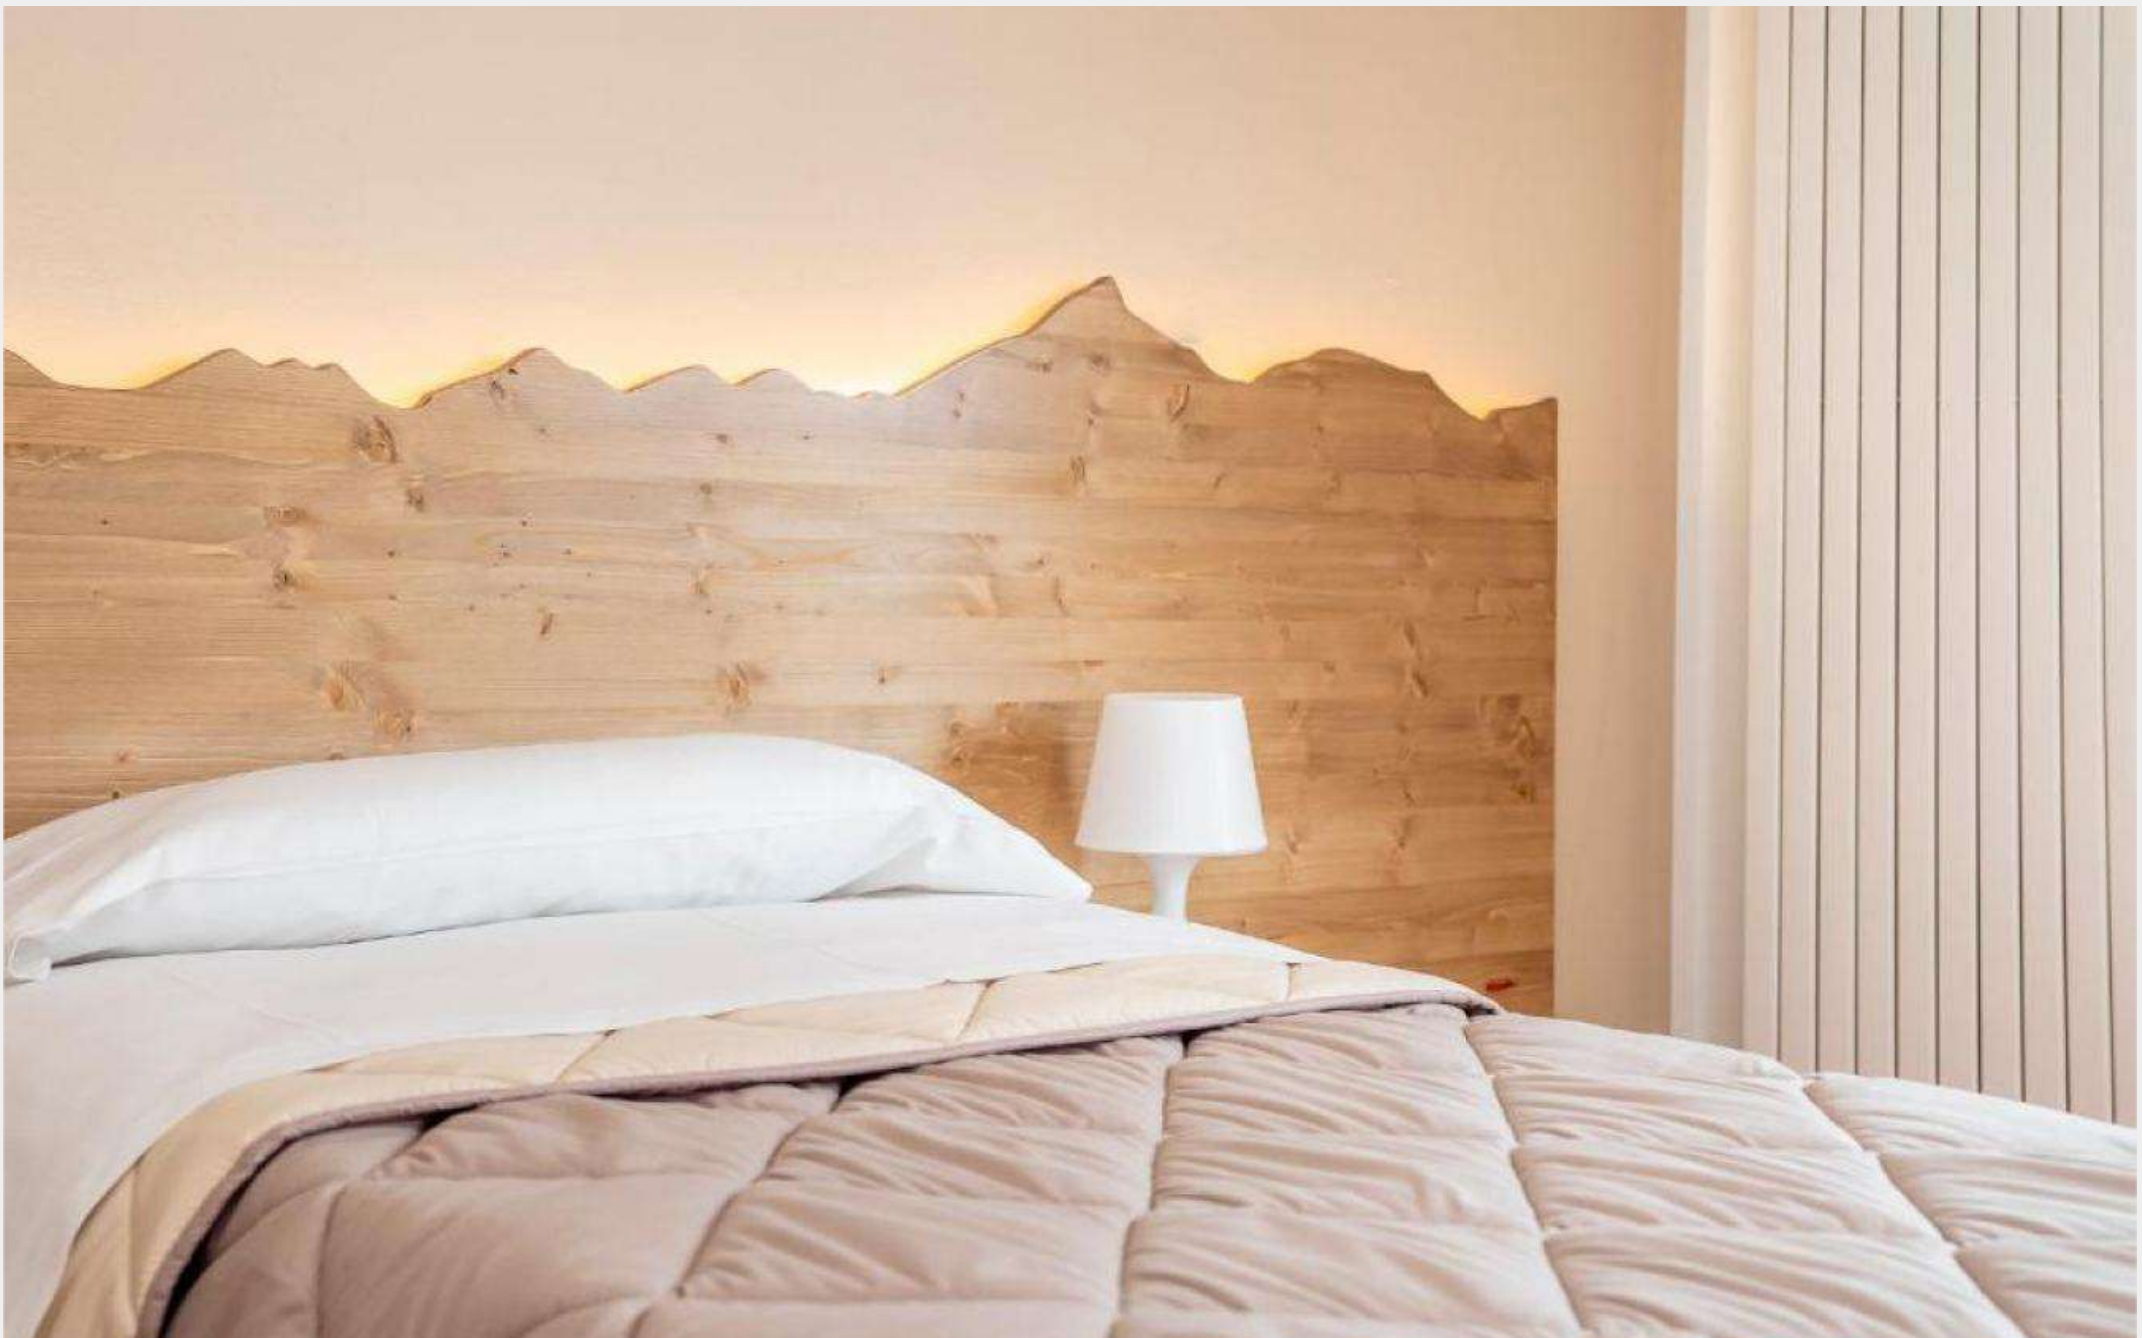

Villaggio
Olimpico
Bardonecchia