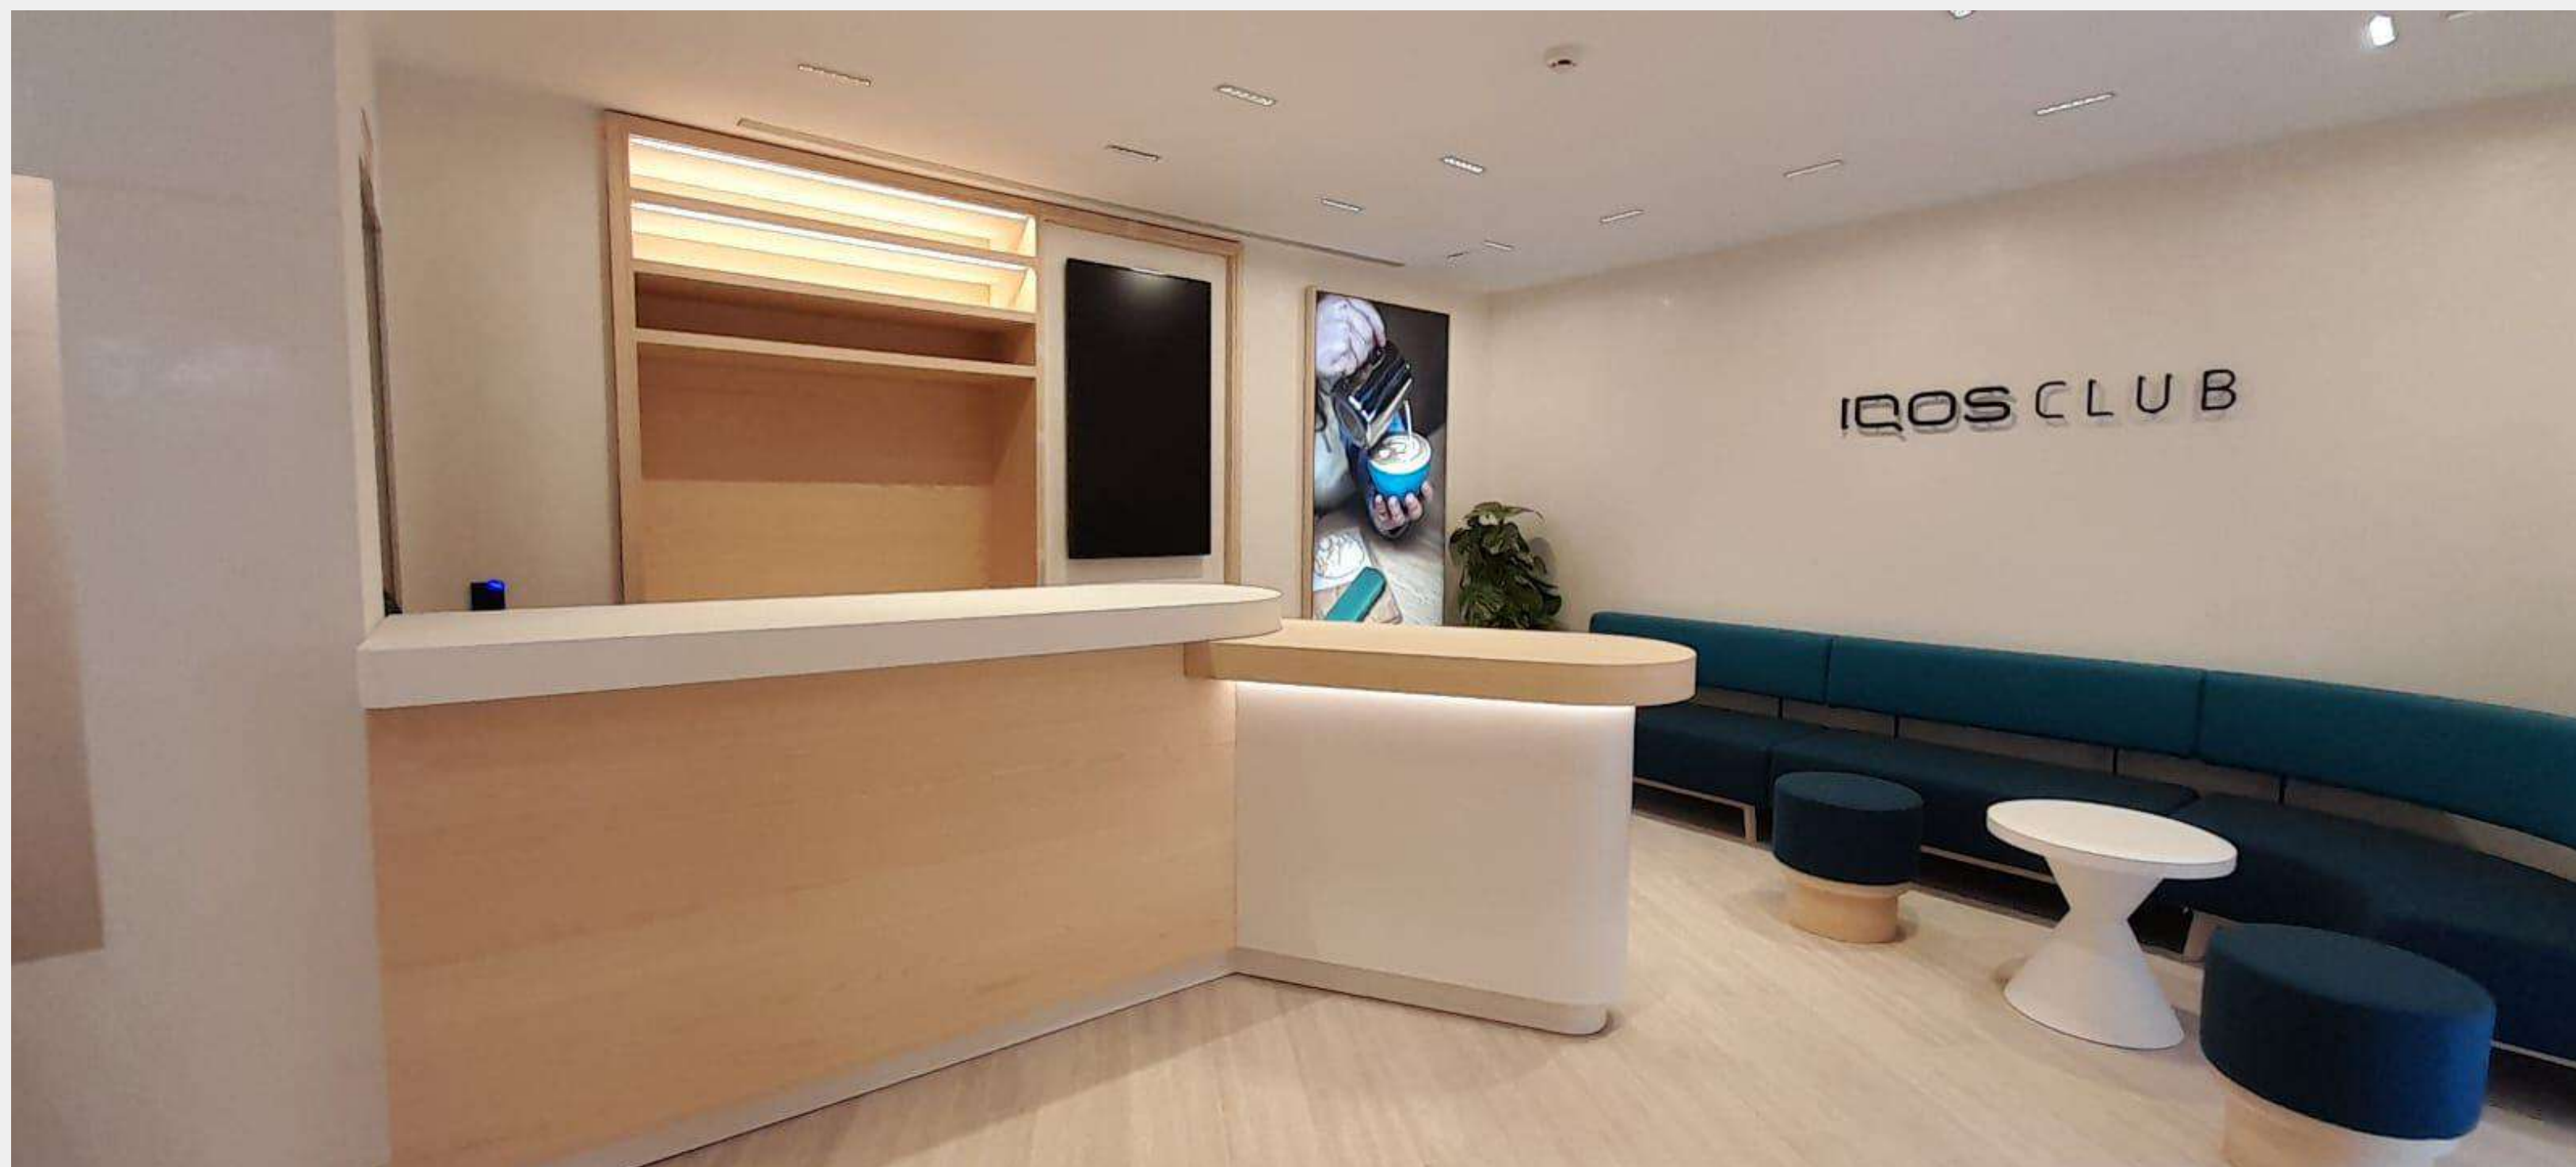

IQOS Club Madrid - Formentera