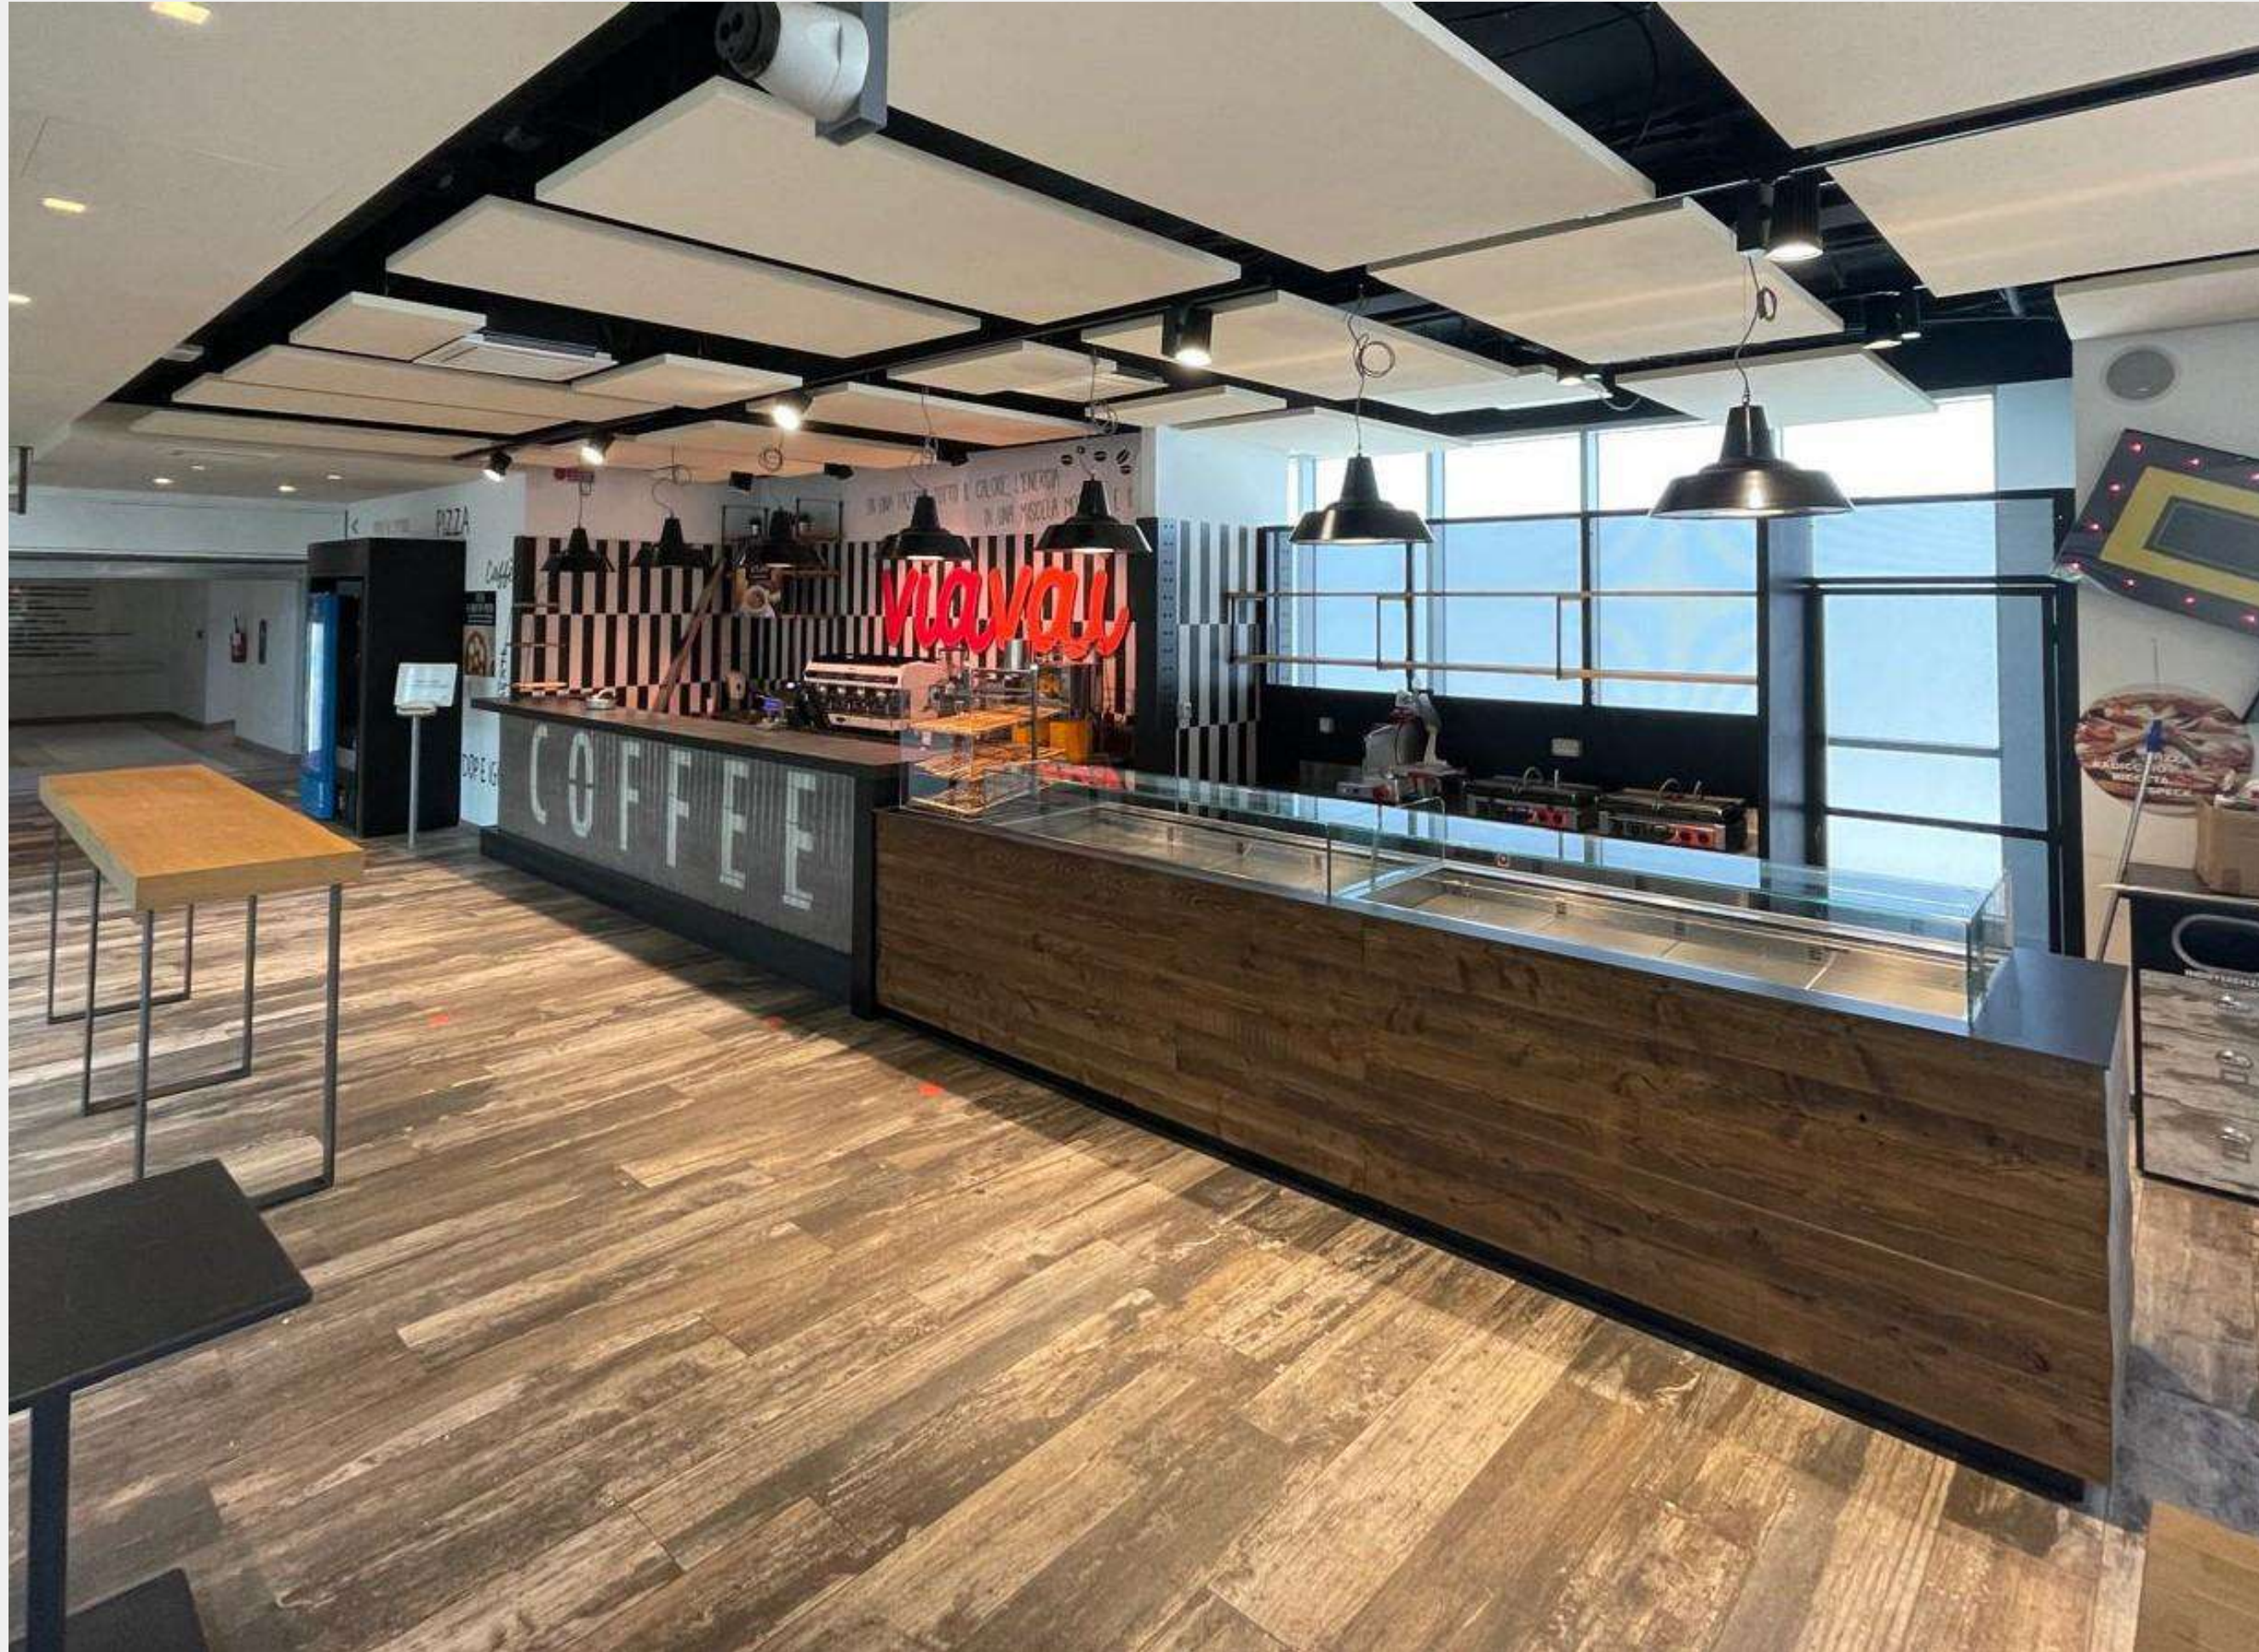

Via Vai - Cir Food - Monza