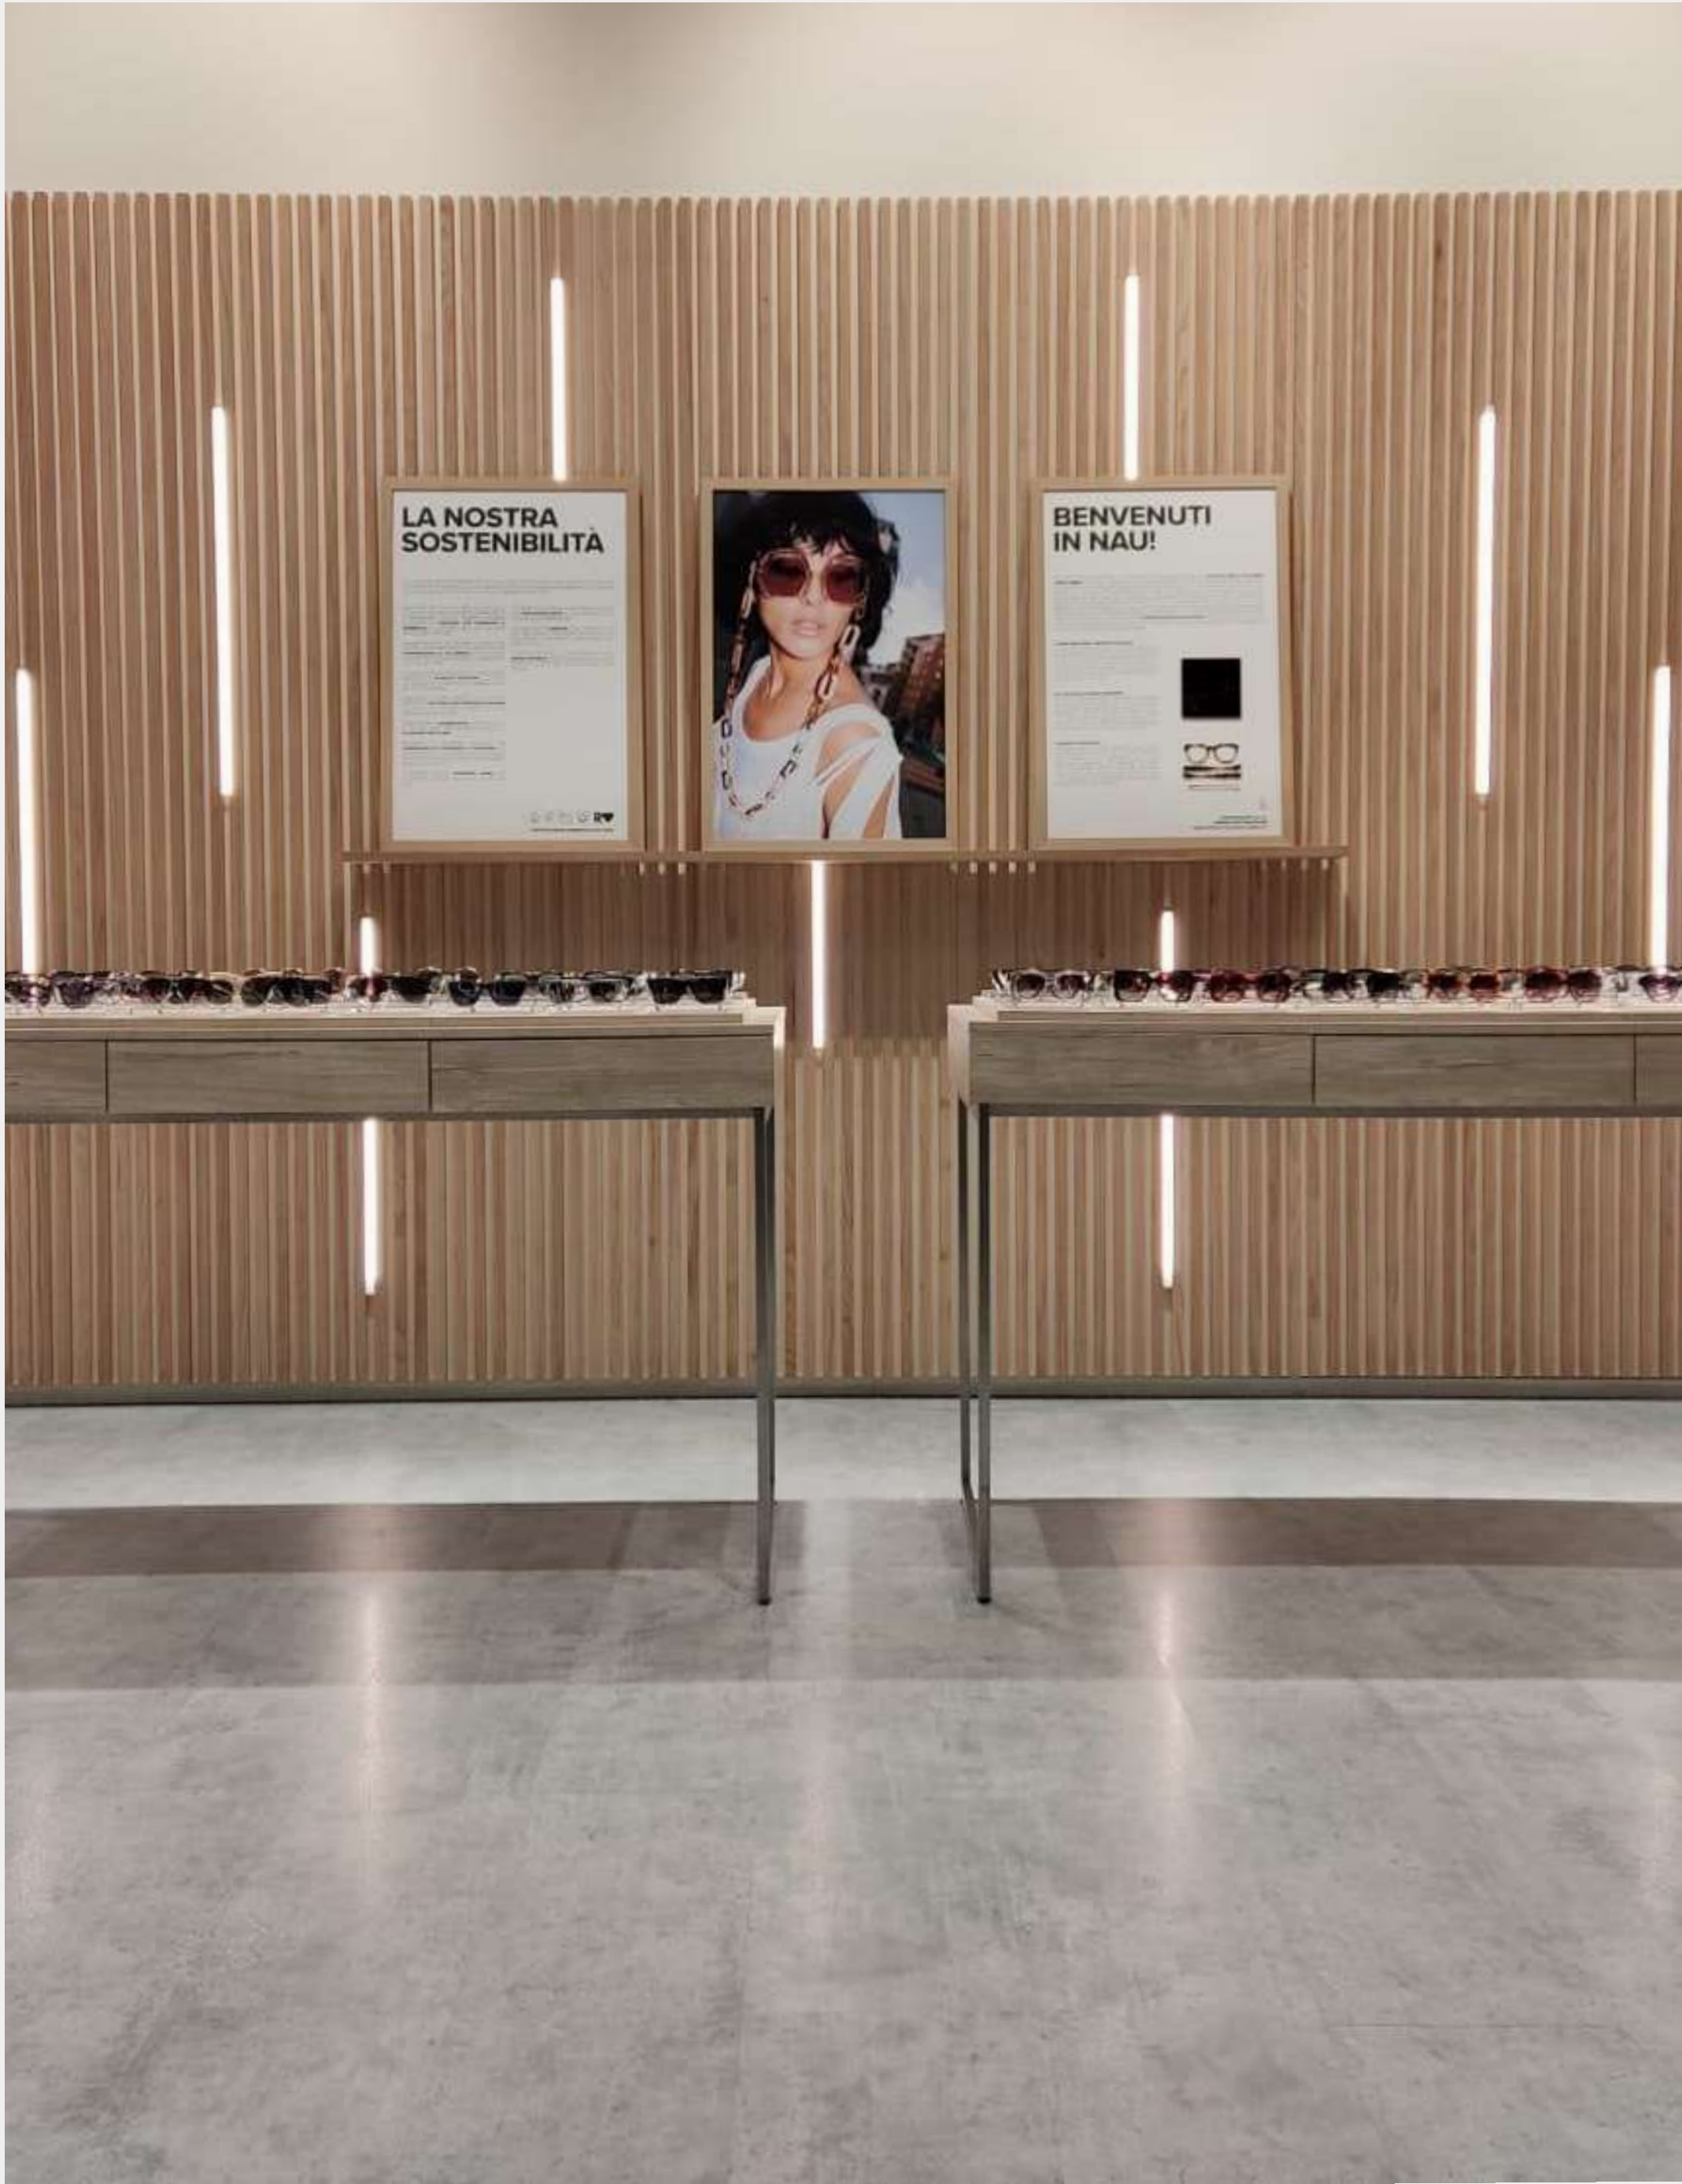

Ottica Nau
Torino
Ravenna