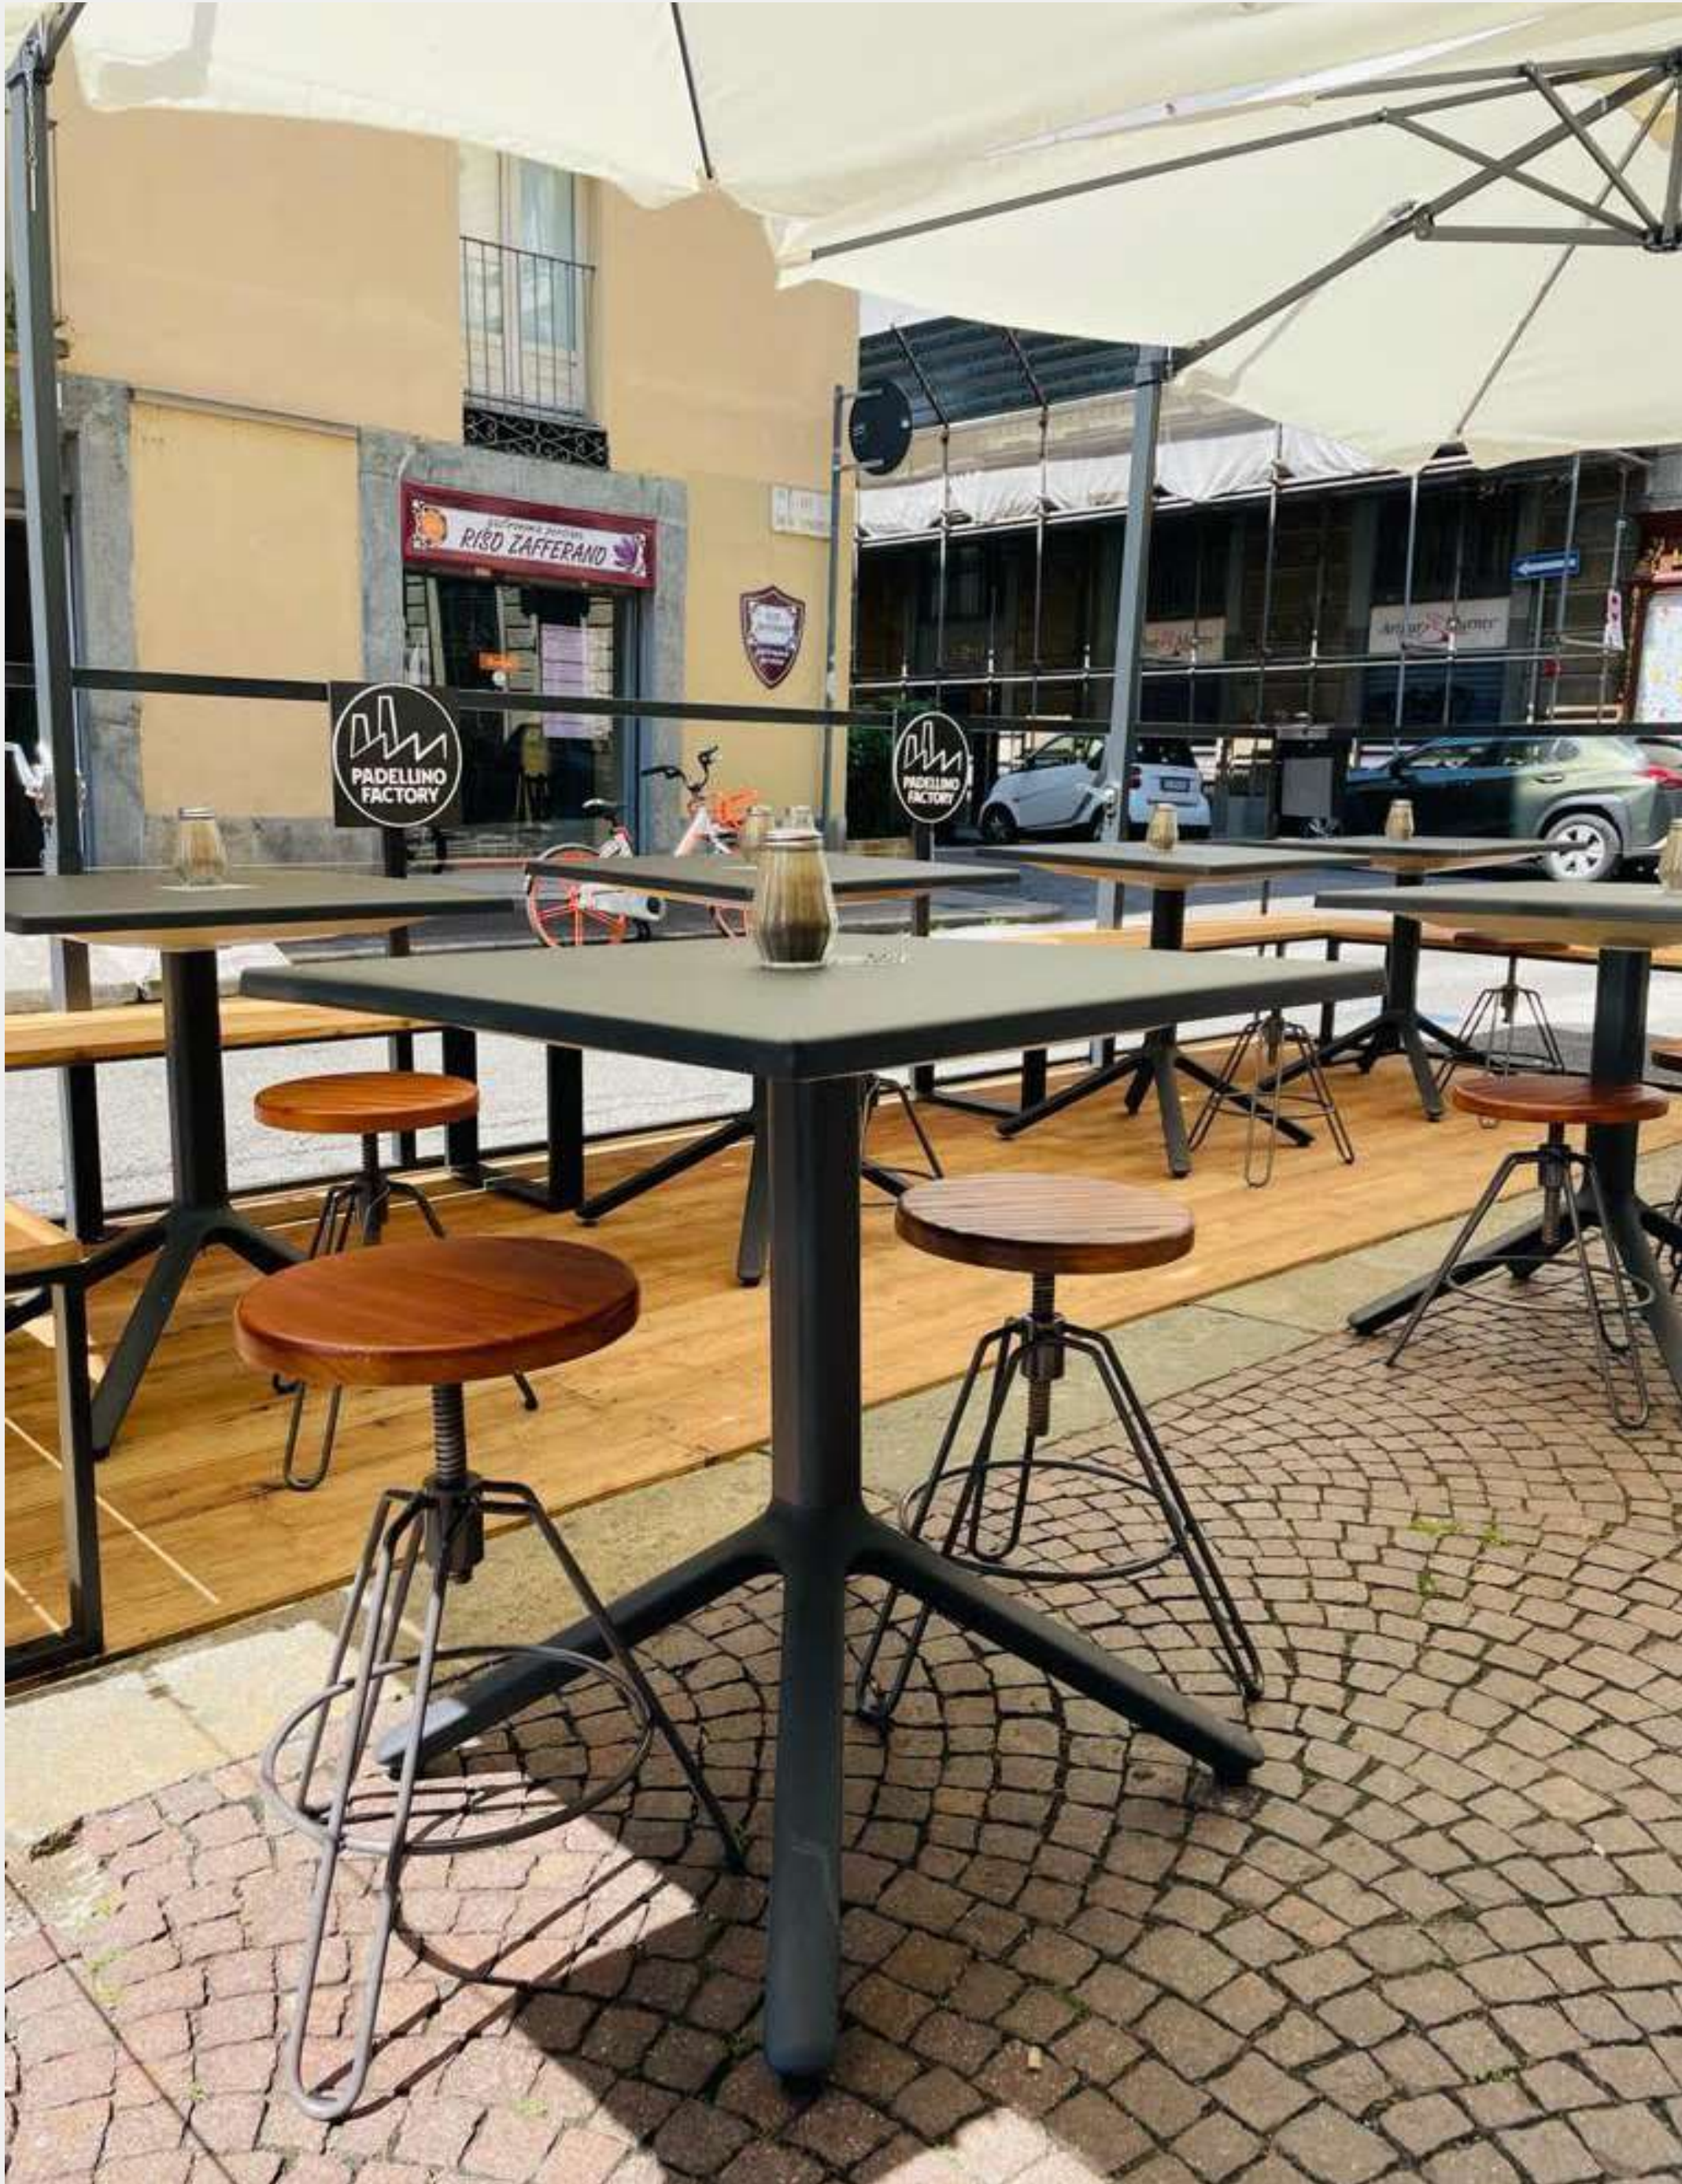

Padellino Factory Torino

Lexus Lounge - ATP Torino

A large, illuminated sign for the Lexus Lounge. The sign features the Lexus logo at the top, followed by the word "LEXUS" in a stylized, bold font, and "LOUNGE" in a simpler, bold font below it. The sign is mounted on a white wall and is lit from behind, creating a glowing effect. To the left of the sign, there is a small vase with white orchids on a dark surface.