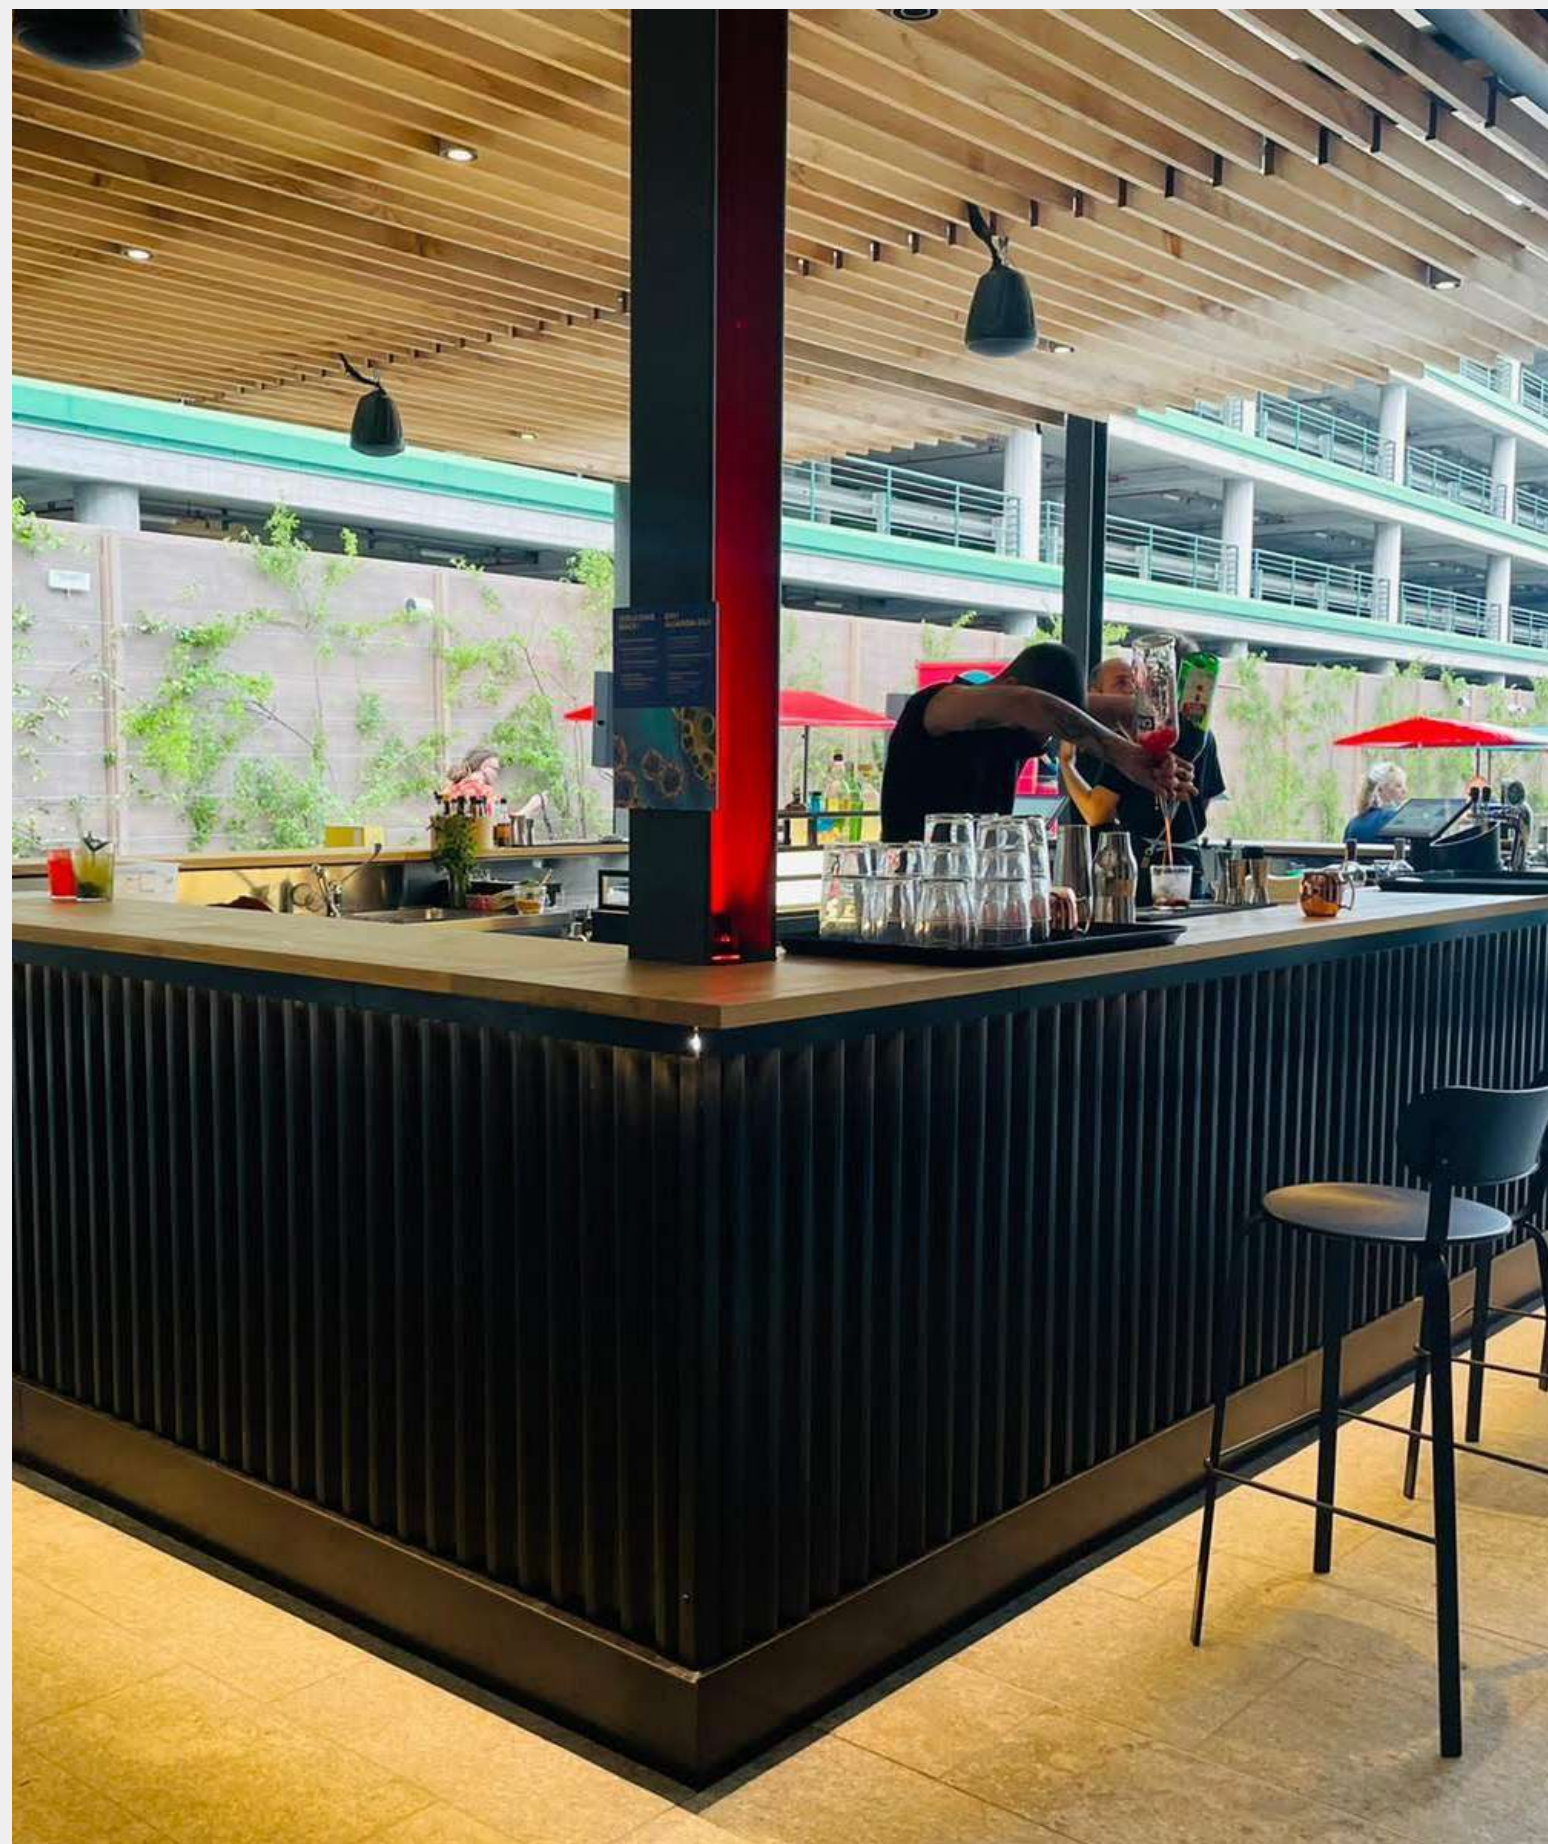

Combo
Torino